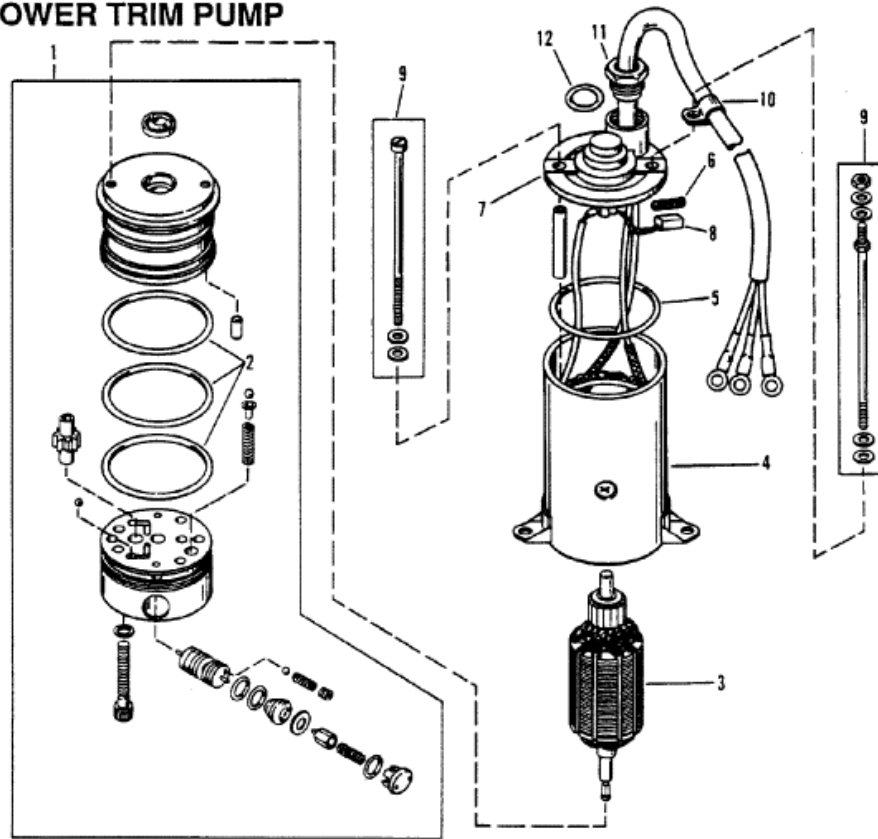

POWER TRIM PUMP

18973

Parts List

| Ref | Class | Part | Description | Qty | Comment | Footnote |
|-----|-------|-------|--------------------------|-----|---------|----------|
| - | | 99186 | POWER TRIM PUMP ASSEMBLY | 1 | | |
| 1 | 392 | 8995 | CARTRIDGE PUMP ASSEMBLY | 1 | | |
| 2 | 392 | 8996 | O-RING KIT | 1 | | |
| 3 | 392 | 8986 | ARMATURE | 1 | | |
| 4 | 392 | 8987 | FRAME AND FIELD | 1 | | |
| 5 | 392 | 8992 | O-RING, HEAD | 1 | | |
| 6 | 392 | 8993 | SPRING KIT, BRUSH | 1 | | |
| 7 | 392 | 8988 | HEAD, COMMUTATOR END | 1 | | |
| 8 | 392 | 8989 | BRUSH KIT | 1 | | |
| 9 | 392 | 8994 | THRU BOLT KIT | 1 | | |
| 10 | 392 | 8985 | CLAMP, LEAD WIRE | 1 | | |
| 11 | 392 | 8990 | NUT, PACKING | 1 | | |
| 12 | 392 | 8991 | O-RING, PACKING NUT | 1 | | |